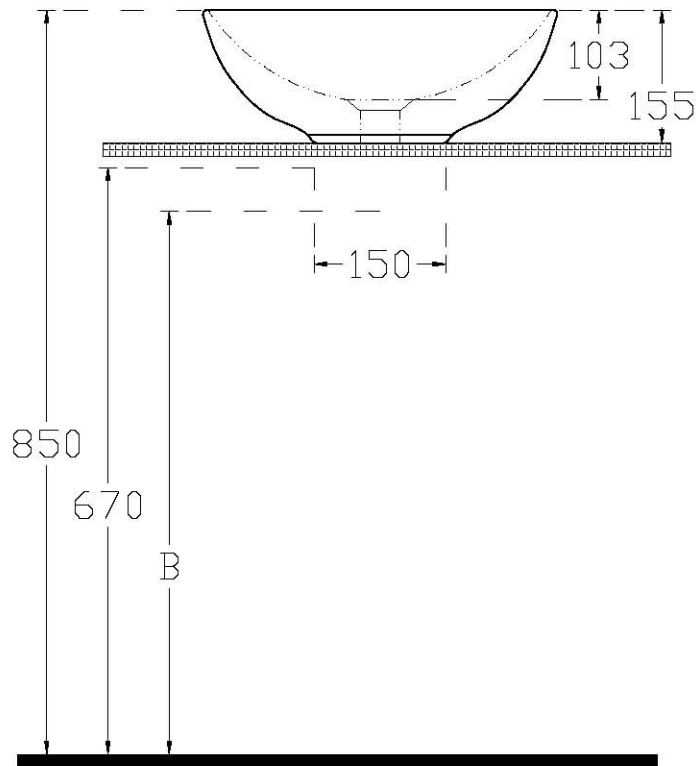

130*recommended dimensions

Waskom Rondo

A 2305 AA	B (MIN.)	B (MAX.)
	583	648
K 0103 AA	B (MIN.)	B (MAX.)
	478	568