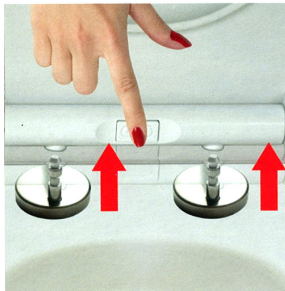

Soft-close toiletzitting Rondo Artikelnummer SK5508Z

Instruction en Guide

To ensure lasting satisfaction, please adhere to the following advice:

- Do not force the seat to the closed position!
- * Closet cover should be cleaned with a soft cloth and warm water or a mild detergent. Dry completely after cleaning.
- Do not use cleaning agents, disinfection agents, hard mix or dust sprays containing.
- Chemical products can damage the surface, be careful when using.
- * Do not expose te seat to pro-longed direct sunlight.
- * Dot not stand on the seat or pan.