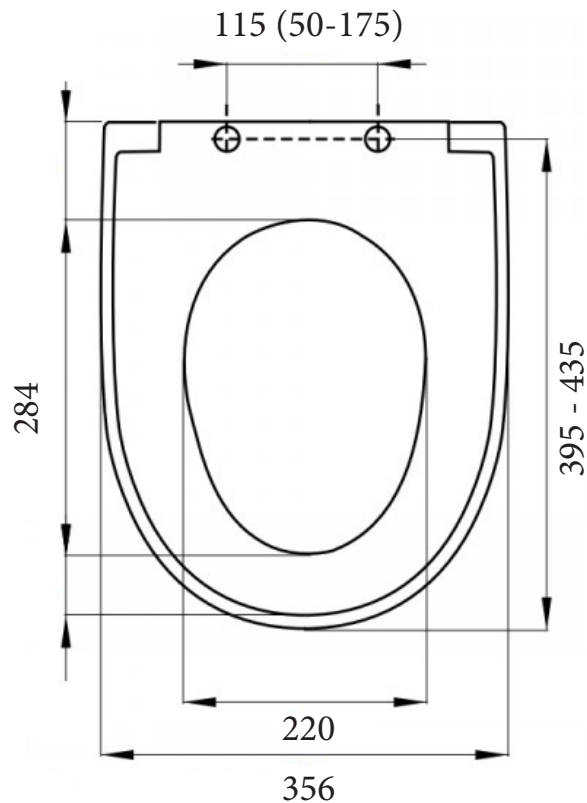

Soft-close toiletzitting Rondo Artikelnummer SK5508Z

Instruction en Guide

To ensure lasting satisfaction, please adhere to the following advice:

- Do not force the seat to the closed position!
- * Closet cover should be cleaned with a soft cloth and warm water or a mild detergent. Dry completely after cleaning.
- Do not use cleaning agents, disinfection agents, hard mix or dust sprays containing.
- Chemical products can damage the surface, be careful when using.
- * Do not expose te seat to pro-longed direct sunlight.
- * Dot not stand on the seat or pan.