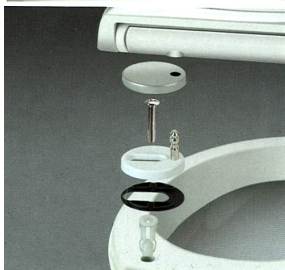

Soft-close toiletzitting Rondo Artikelnummer SK5508Z

Instruction en Guide

To ensure lasting satisfaction, please adhere to the following advice:

- Do not force the seat to the closed position!
- * Closet cover should be cleaned with a soft cloth and warm water or a mild detergent. Dry completely after cleaning.
- Do not use cleaning agents, disinfection agents, hard mix or dust sprays containing.
- Chemical products can damage the surface, be careful when using.
- * Do not expose te seat to pro-longed direct sunlight.
- * Dot not stand on the seat or pan.